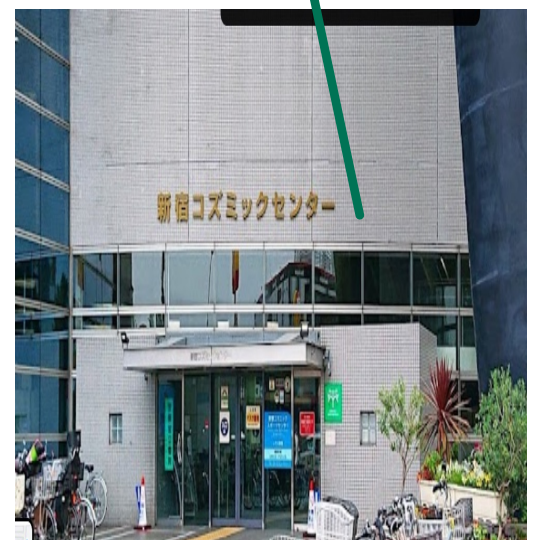

IEEE SmartCloud 2023 Venue Map

Entrance to the venue

Contact Number: +81 08058177094 Kevin